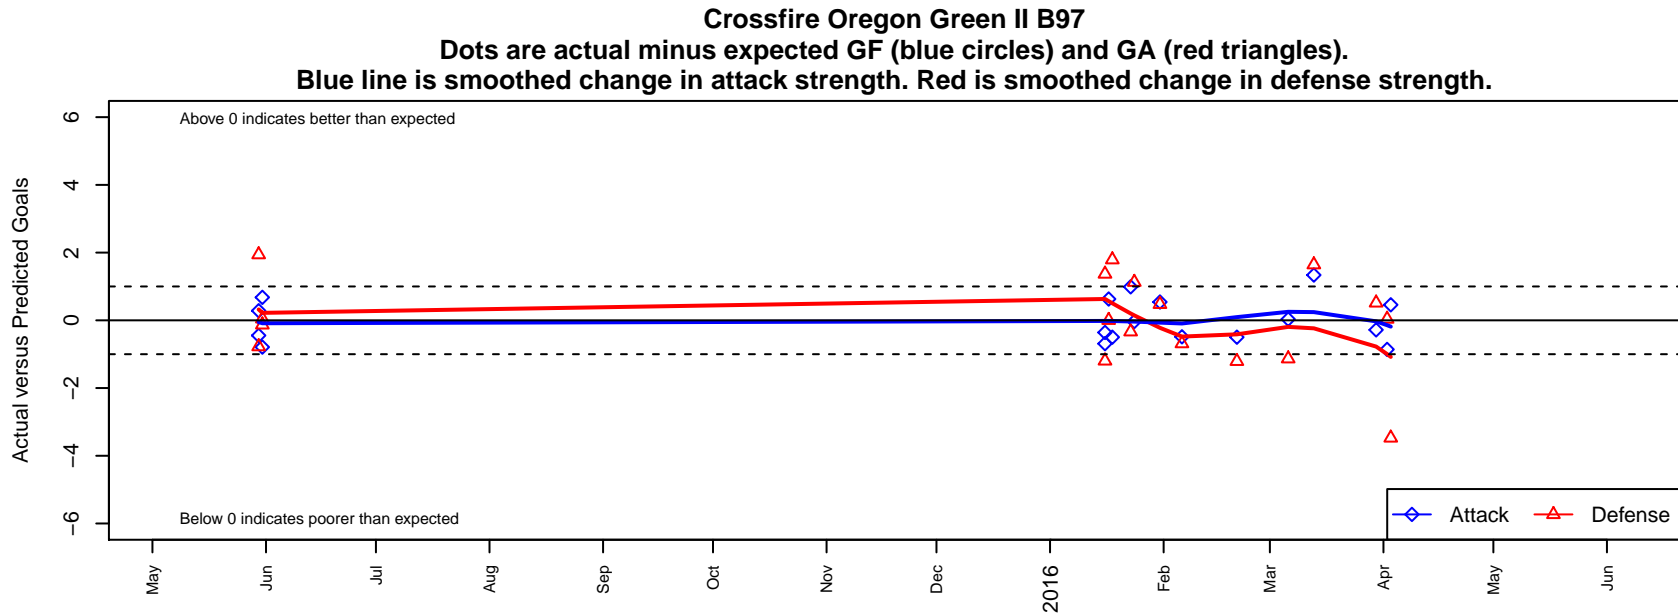

## Crossfire Oregon Green II B97

Crossfire Oregon  
 Lake Oswego, OR  
 B97 total strength=1593  
 attack=15.95 defense=15.32  
 fall league = PTT B96 Premier  
 notes= OSA; Brazeau 2013

alt names used:  
 Crossfire Oregon Green 2

Venues played:  
 2014 Showcase of Champions U17 Blue  
 2015 Portland Winter Showcase U18  
 2015 PTT B96 Premier

**attack and defense variance (black dot)  
relative to other teams  
and top 10 in region**