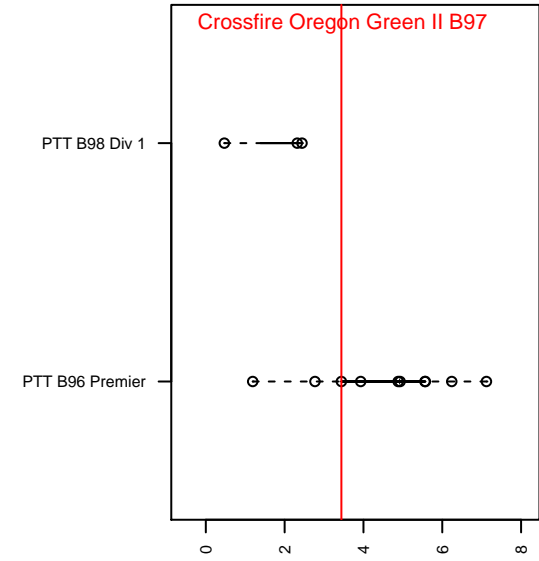

**attack and defense rating
relative to others at age
and all opponents in last 13 months**